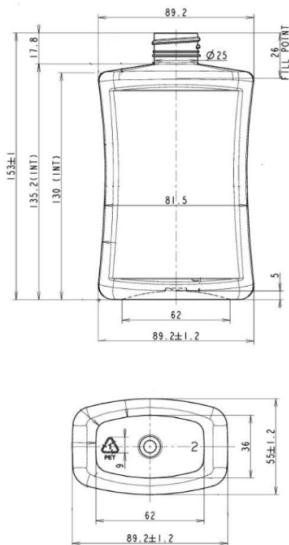

Japan 500

General info

Item no. (SKU):	
Family / Range:	MISC
Capacity:	500ml
Neck:	28/410
Weight:	26
Shape:	Square
Material:	PET
Colour:	All Colours Available
Print Areas:	N/A
Country of Origin:	Lithuania

Packaging Info

Packed in Boxes

Box Dimensions (mm):	594 x 394 x 448
Quantity per box (pcs):	
Boxes per pallet (pcs):	
Quantity per pallet (pcs):	
Net weight (kg):	
Gross weight (kg):	
Pallet height (mm):	2400

Packed in PE bags on trays (Full pallet)

Tray dimensions (mm):	1200 x 800 x 50
Quantity per tray (pcs):	194
Quantity per PE bag (pcs):	
PE bags per tray (pcs):	
Trays per pallet (pcs):	14
Quantity per pallet (pcs):	2716
Net weight (kg):	71
Gross weight (kg):	88
Pallet height (mm):	2400